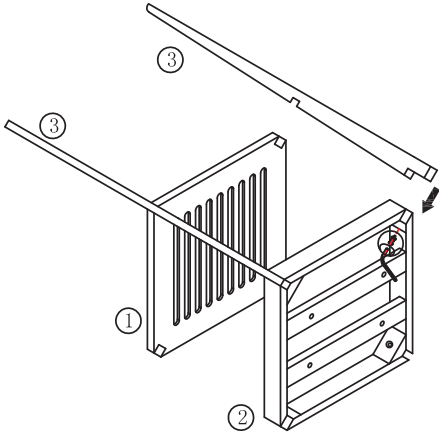

KIT DE MUEBLE Y LAVABO
SET OF CABINET AND WHASBASIN
ESEMBLE MEUBLE ET VASQUE

REF.
10109

PART LIST

No.	Draw	QTY	Master part:
A		4	A: Screw (M6x50mm)
B		1	B: The plastic expansion
C		1	C: The hanging wall expansion screws

Tools you will need-outils requis

Screwdriver

Hammera

Wrench

REPLACEMENT PARTS

Step 01

Step 02

Finished