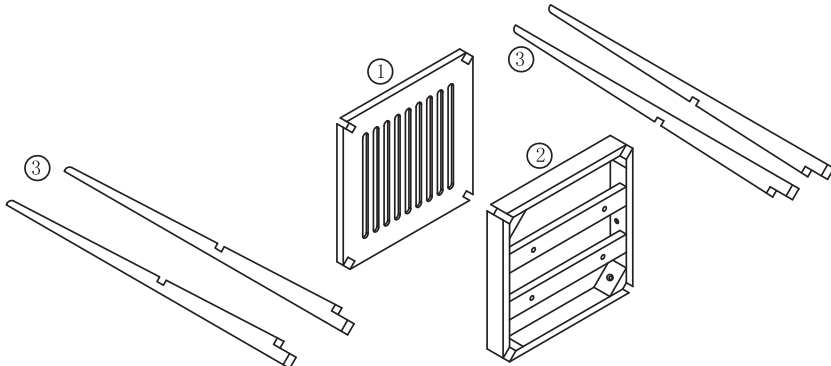

REPLACEMENT PARTS