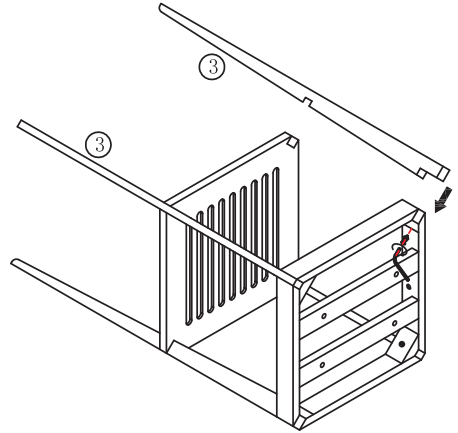

KIT DE MUEBLE Y LAVABO
SET OF CABINET AND WHASBASIN
ESEMBLE MEUBLE ET VASQUE

REF.
10109

PART LIST

No.	Draw	QTY	Master part:
A		4	A: Screw (M6x50mm)
B		1	B: The plastic expansion
C		1	C: The hanging wall expansion screws

Tools you will need-outils requis

Screwdriver

Hammera

Wrench

REPLACEMENT PARTS

Step 01

Step 02

Finished