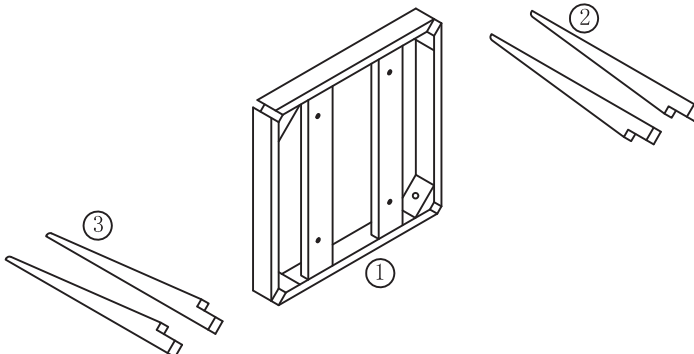

PATAS DE MADERA
WOODEN LEGS
SUPPORT EN BOIS

REF.
10104

PART LIST

No.	Draw	QTY	Master part:
A		4	A: Screw (M6x50mm)

Tools you will need-outils requis

Screwdriver

Hammera

Wrench

REPLACEMENT PARTS

Step 01

Step 02

Finished