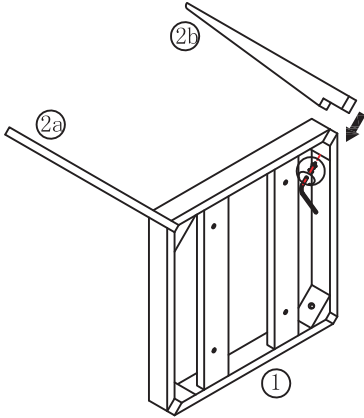

PATAS DE MADERA
WOODEN LEGS
SUPPORT EN BOIS

REF.
10104

PART LIST

No.	Draw	QTY	Master part:
A		4	A: Screw (M6x50mm)

Tools you will need-outils requis

Screwdriver

Hammera

Wrench

REPLACEMENT PARTS

Step 01

Step 02

Finished