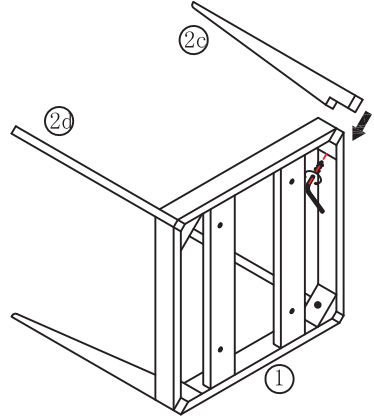

PATAS DE MADERA
WOODEN LEGS
SUPPORT EN BOIS

REF.
10104

PART LIST

No.	Draw	QTY	Master part:
A		4	A: Screw (M6x50mm)

Tools you will need-outils requis

Screwdriver

Hammera

Wrench

REPLACEMENT PARTS

Step 01

Step 02

Finished